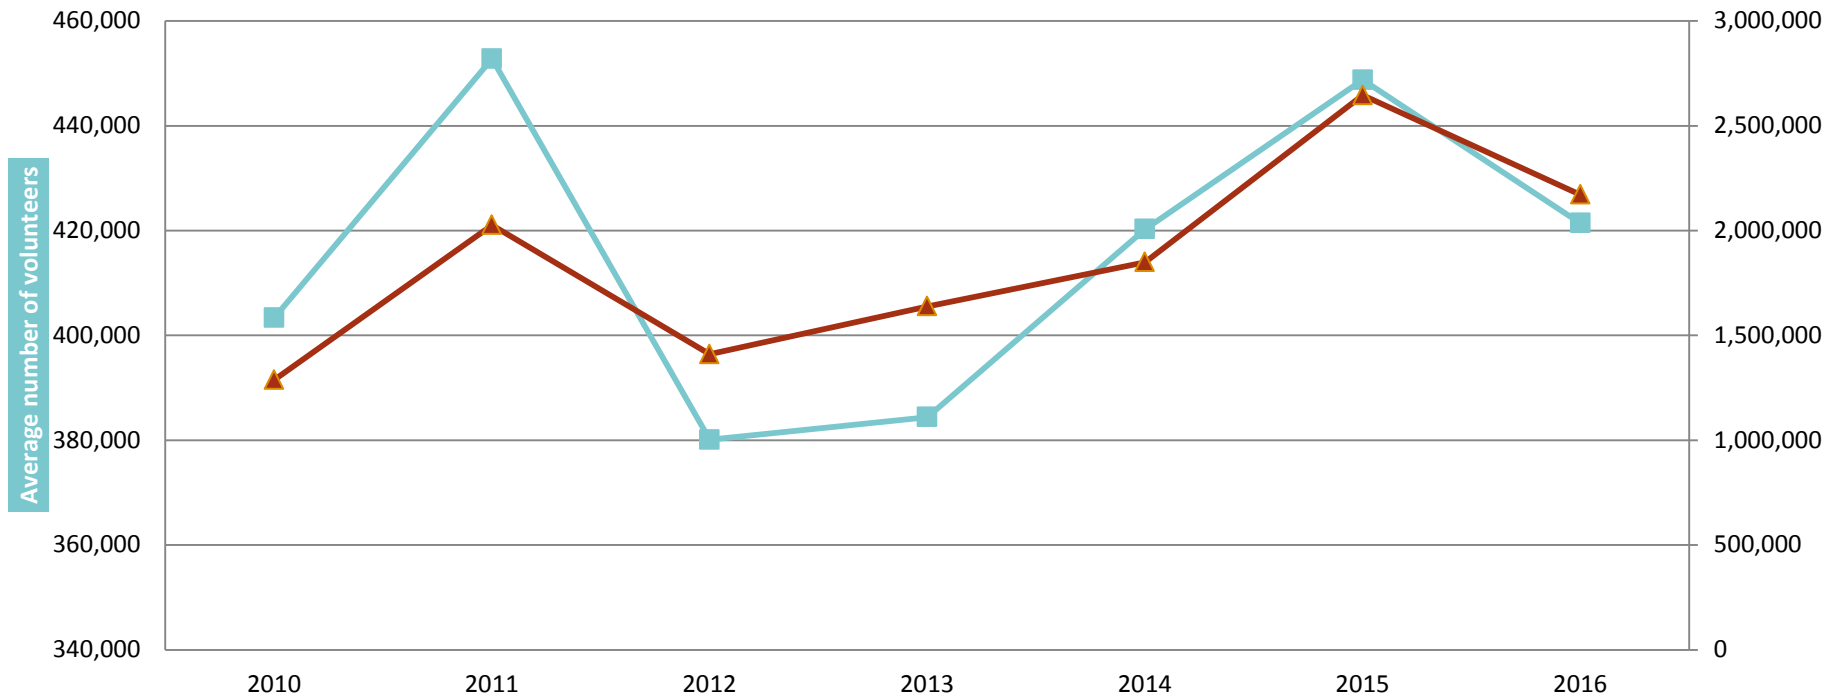

Registered Charities' volunteers and volunteer hours

This data is prepared for Volunteer Week (18 to 24 June 2017). It includes data from the most recent annual returns provided to Charities Services. The number of volunteers may be duplicated if an individual volunteers for a number of registered charities. Charities Services does not verify the accuracy of the figures reported. The data provided does not represent the entire charitable or volunteer sector.

Average number of volunteers and volunteer hours per week 2010 - 2016

Volunteers with Registered Charities

From the most recent annual returns, on average there are over 400,000 people volunteering for registered charities and contributing over 2 million hours every week.