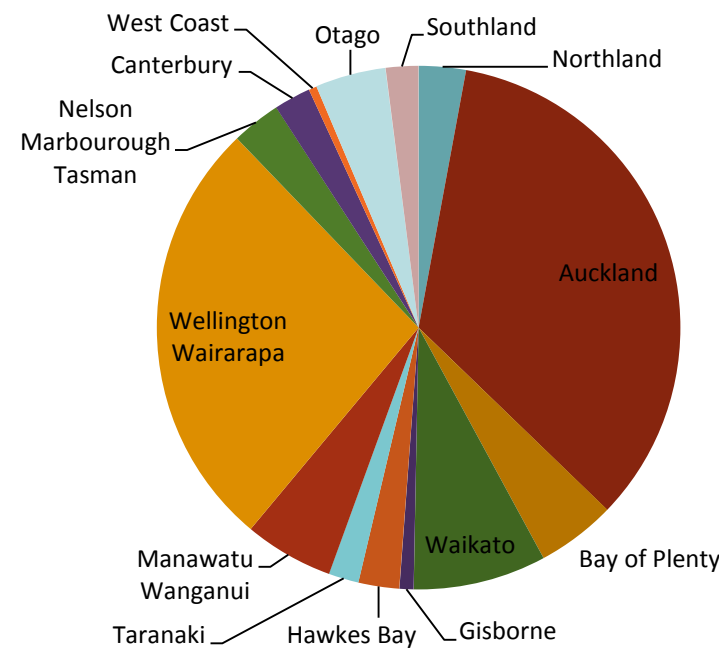

Location of volunteers