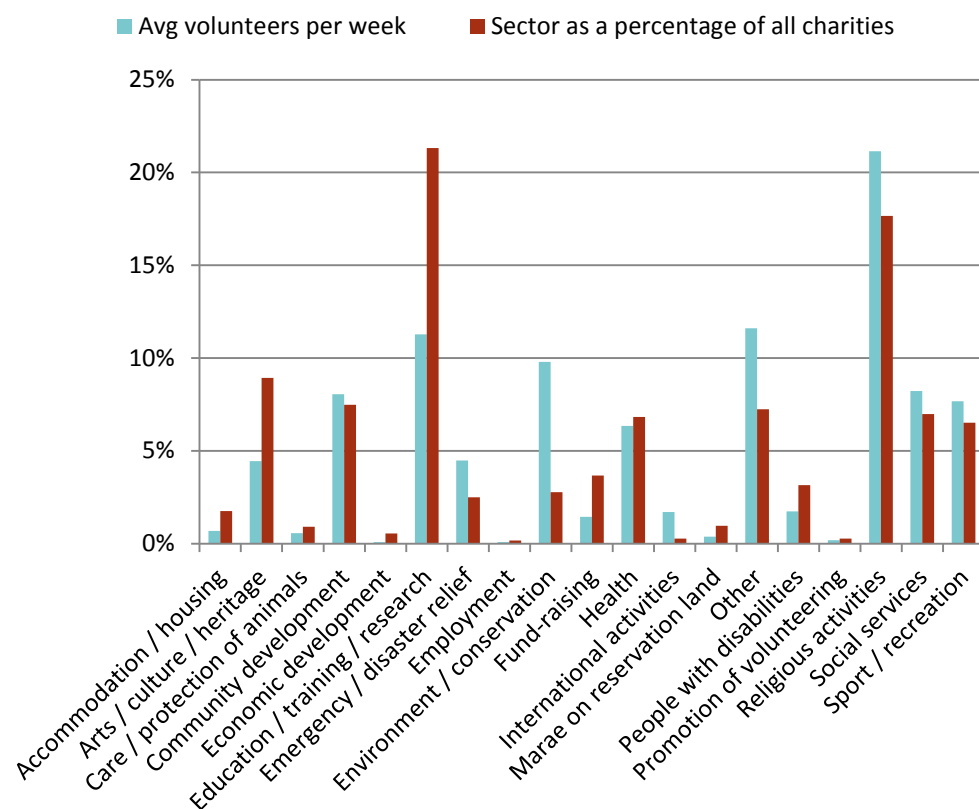

Percentage of volunteers within each main sector