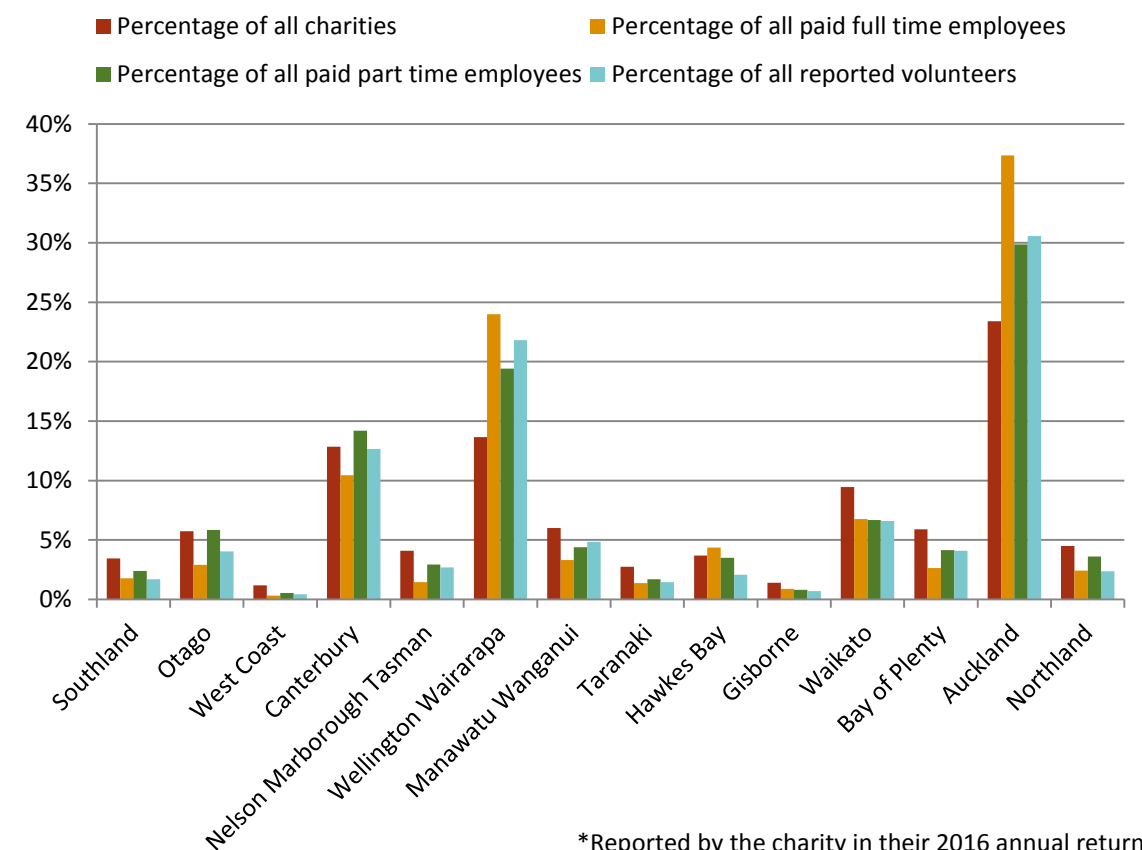

Average number of volunteers and volunteer hours per week 2010 - 2016

Volunteers with Registered Charities

From the most recent annual returns, on average there are over 400,000 people volunteering for registered charities and contributing over 2 million hours every week.

Religious, educational and environment/conservation charities had the highest numbers of volunteers reported in their most recent annual returns.

Although environmental charities only make up around 2.5 per cent of the register nearly 10 per cent of all people volunteering for a registered charity volunteered for charities with environmental or conservation purposes.

Registered charities with highest numbers of volunteers*	
Surf Life Saving New Zealand Incorporated (19,000)	The Scout Association of New Zealand (5,393)
St John (17,978)	The Salvation Army New Zealand Group (3,147)
Royal Federation of New Zealand Justices Associations Incorporated (6,500)	New Zealand Land Search and Rescue Incorporated (3,100)
Roman Catholic Diocese of Auckland Group (5,980)	Community Patrols of New Zealand Charitable Trust (3,000)
New Zealand Red Cross Incorporated (5,941)	Sea Cleaners Trust (1,250)

Percentage of volunteers within each main sector

Location of volunteers

Employees and volunteers by region

*Reported by the charity in their 2016 annual return