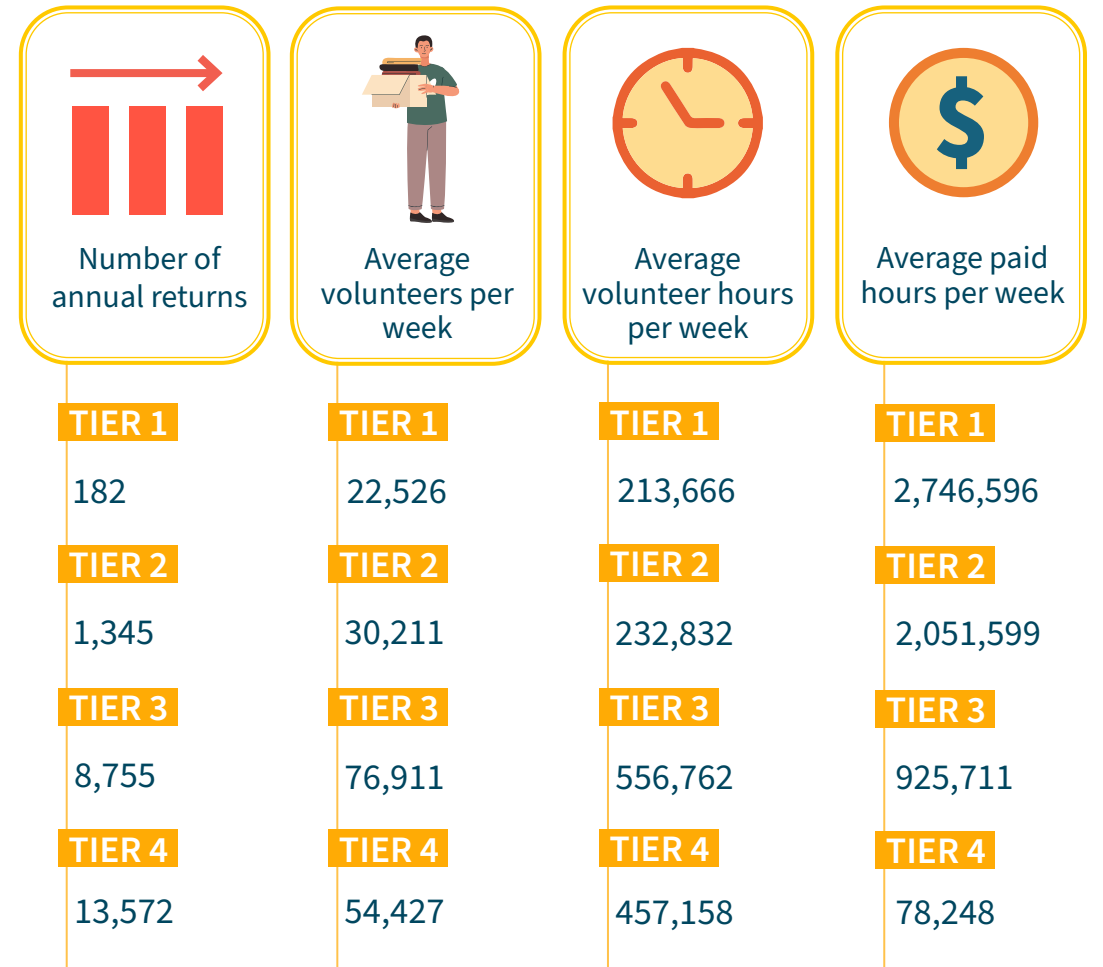

Volunteers and volunteer hours per reporting tier